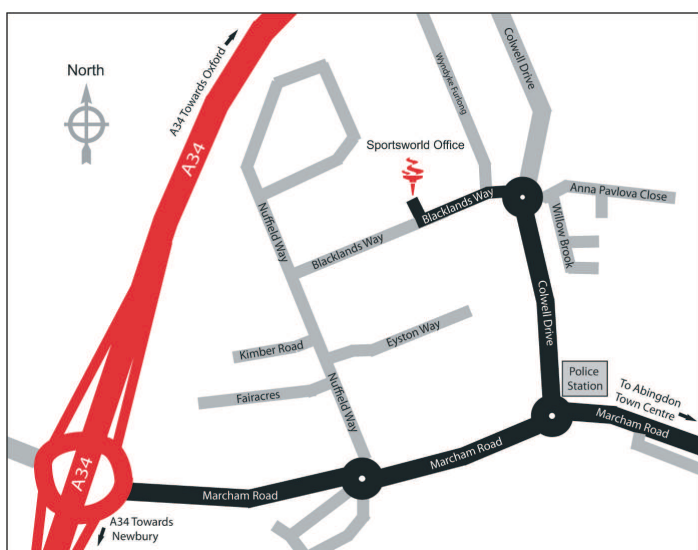

How to find us

From the North

1. Exit the M40 at Junction 9 onto A34 (3rd exit off roundabout).
2. Leave the A34 at the Marcham Interchange and follow the signs for Abingdon Town Centre (1st exit off roundabout), approaching via Marcham Road.
3. Go straight over the 1st roundabout (2nd exit).
4. At the next roundabout turn left into Colwell Drive.
5. After following this road for 250 yards you will come to another roundabout, turn left into Blacklands Way and Windrush Court will be on your right.

By Rail

Take train to Didcot Parkway, 15 minute taxi ride to Abingdon.

Visitor parking is located to the rear of the building, bays 87-92.

Our Reception Area is located on the first floor and can be accessed via the lift or stairs which are located towards the back of the Windrush Court entrance lobby.

From the South via the M40

1. Exit the M40 at Junction 7 turning left onto the A327 towards Stadhampton.
2. Continue through Stadhampton and after approximately 1 mile turn left onto the B4015 to Clifton Hampden (opposite the Coach & Horses public house). Continue along this road for approximately 4 miles.
3. Turn right at traffic lights onto A415.
4. Follow A415 for approximately 4 miles passing through traffic lights until you enter Abingdon Town Centre via Bridge Street.
5. Enter the one-way system in the left hand lane and follow the system round passing through the pedestrian traffic lights.
6. At the traffic lights continue onto Ock Street, going straight ahead at the double mini-roundabouts, onto the Marcham Road.
7. Continue along the Marcham Road till the next roundabout where you should turn right into Colwell Drive.
8. After following this road for 250 yards you will come to another roundabout, turn left into Blacklands Way and Windrush Court will be on your right.