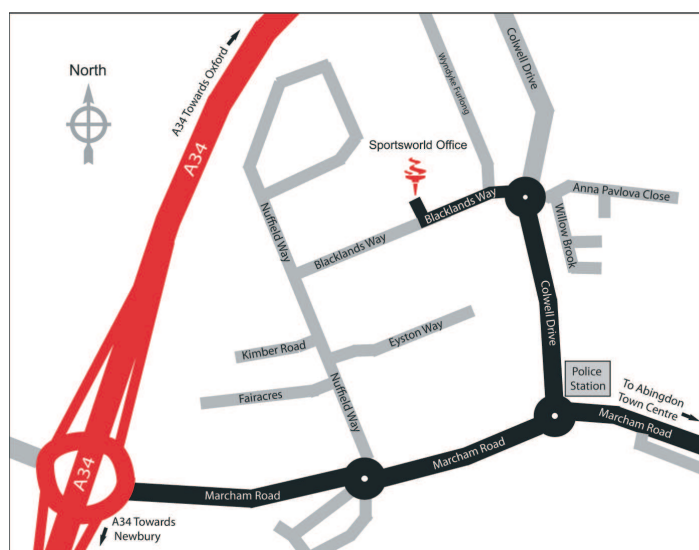

How to find us

From the North

1. Exit the M40 at Junction 9 onto A34 (3rd exit off roundabout).
2. Leave the A34 at the Marcham Interchange and follow the signs for Abingdon Town Centre (1st exit off roundabout), approaching via Marcham Road.
3. Go straight over the 1st roundabout (2nd exit).
4. At the next roundabout turn left into Colwell Drive.
5. After following this road for 250 yards you will come to another roundabout, turn left into Blacklands Way and Windrush Court will be on your right.

By Rail

Take train to Didcot Parkway, 15 minute taxi ride to Abingdon.

Visitor parking is located to the rear of the building, bays 87-92.

Our Reception Area is located on the first floor and can be accessed via the lift or stairs which are located towards the back of the Windrush Court entrance lobby.

From the South via the M4

1. Exit the M4 at Junction 13 onto the A34 (3rd exit off roundabout).
2. Leave the A34 at the Marcham Interchange and follow the signs for Abingdon Town Centre (3rd exit off roundabout), approaching via Marcham Road.
3. Go straight over the 1st roundabout (2nd exit).
4. At the next roundabout turn left into Colwell Drive.
5. After following this road for 250 yards you will come to another roundabout, turn left into Blacklands Way and Windrush Court will be on your right.