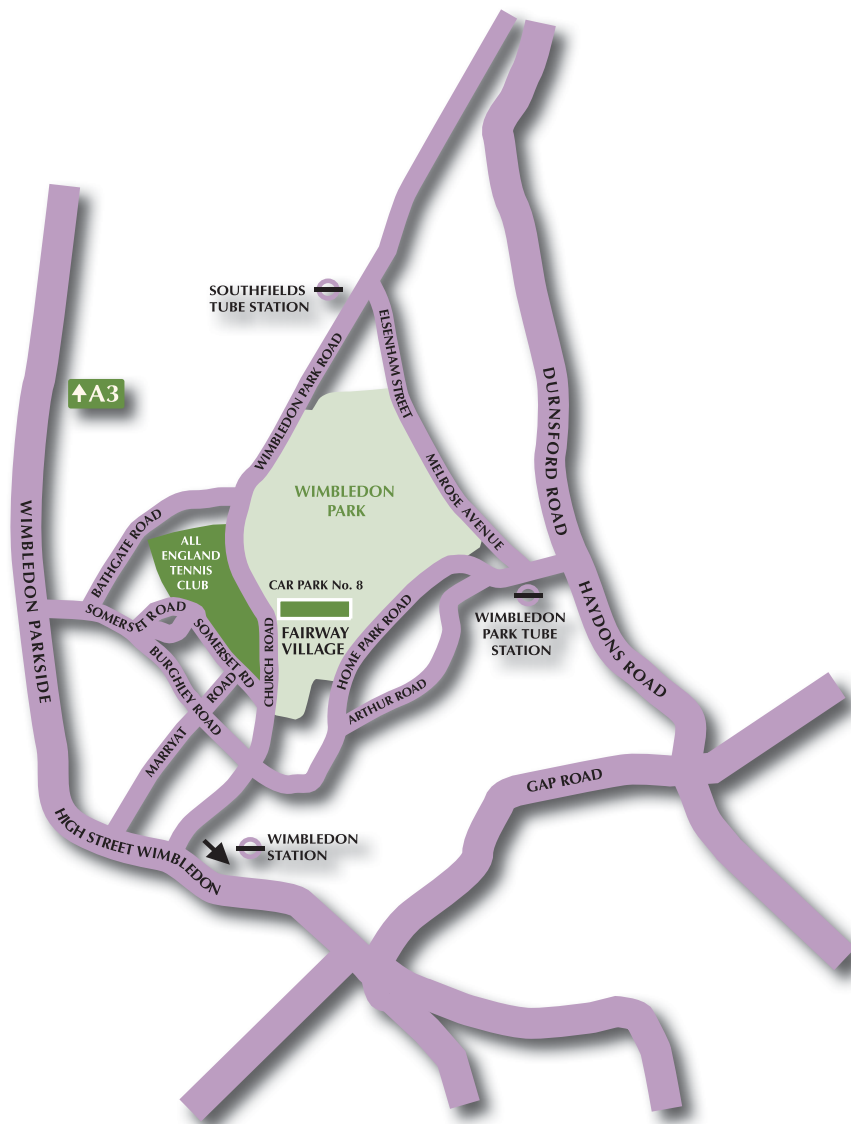

SPORTSWORLD[®]
making great events better

The Championships, Wimbledon

Fairway Village Map & Directions

Sportsworld, The Fairway Village, Wimbledon SW19

From London City Centre

Take the A3 to Kingston.

From the North

Take the M1 and exit at Junction 6a onto the M25 towards Heathrow. Exit the M25 at Junction 10 onto the A3 towards Kingston.

From Kingston

Follow the AA signs to Car Park No. 8.

From the South

Take the M23 and exit at Junction 8 onto the M25 towards Heathrow. Exit the M25 at Junction 9 onto the A243 leading to the A3 towards Kingston.